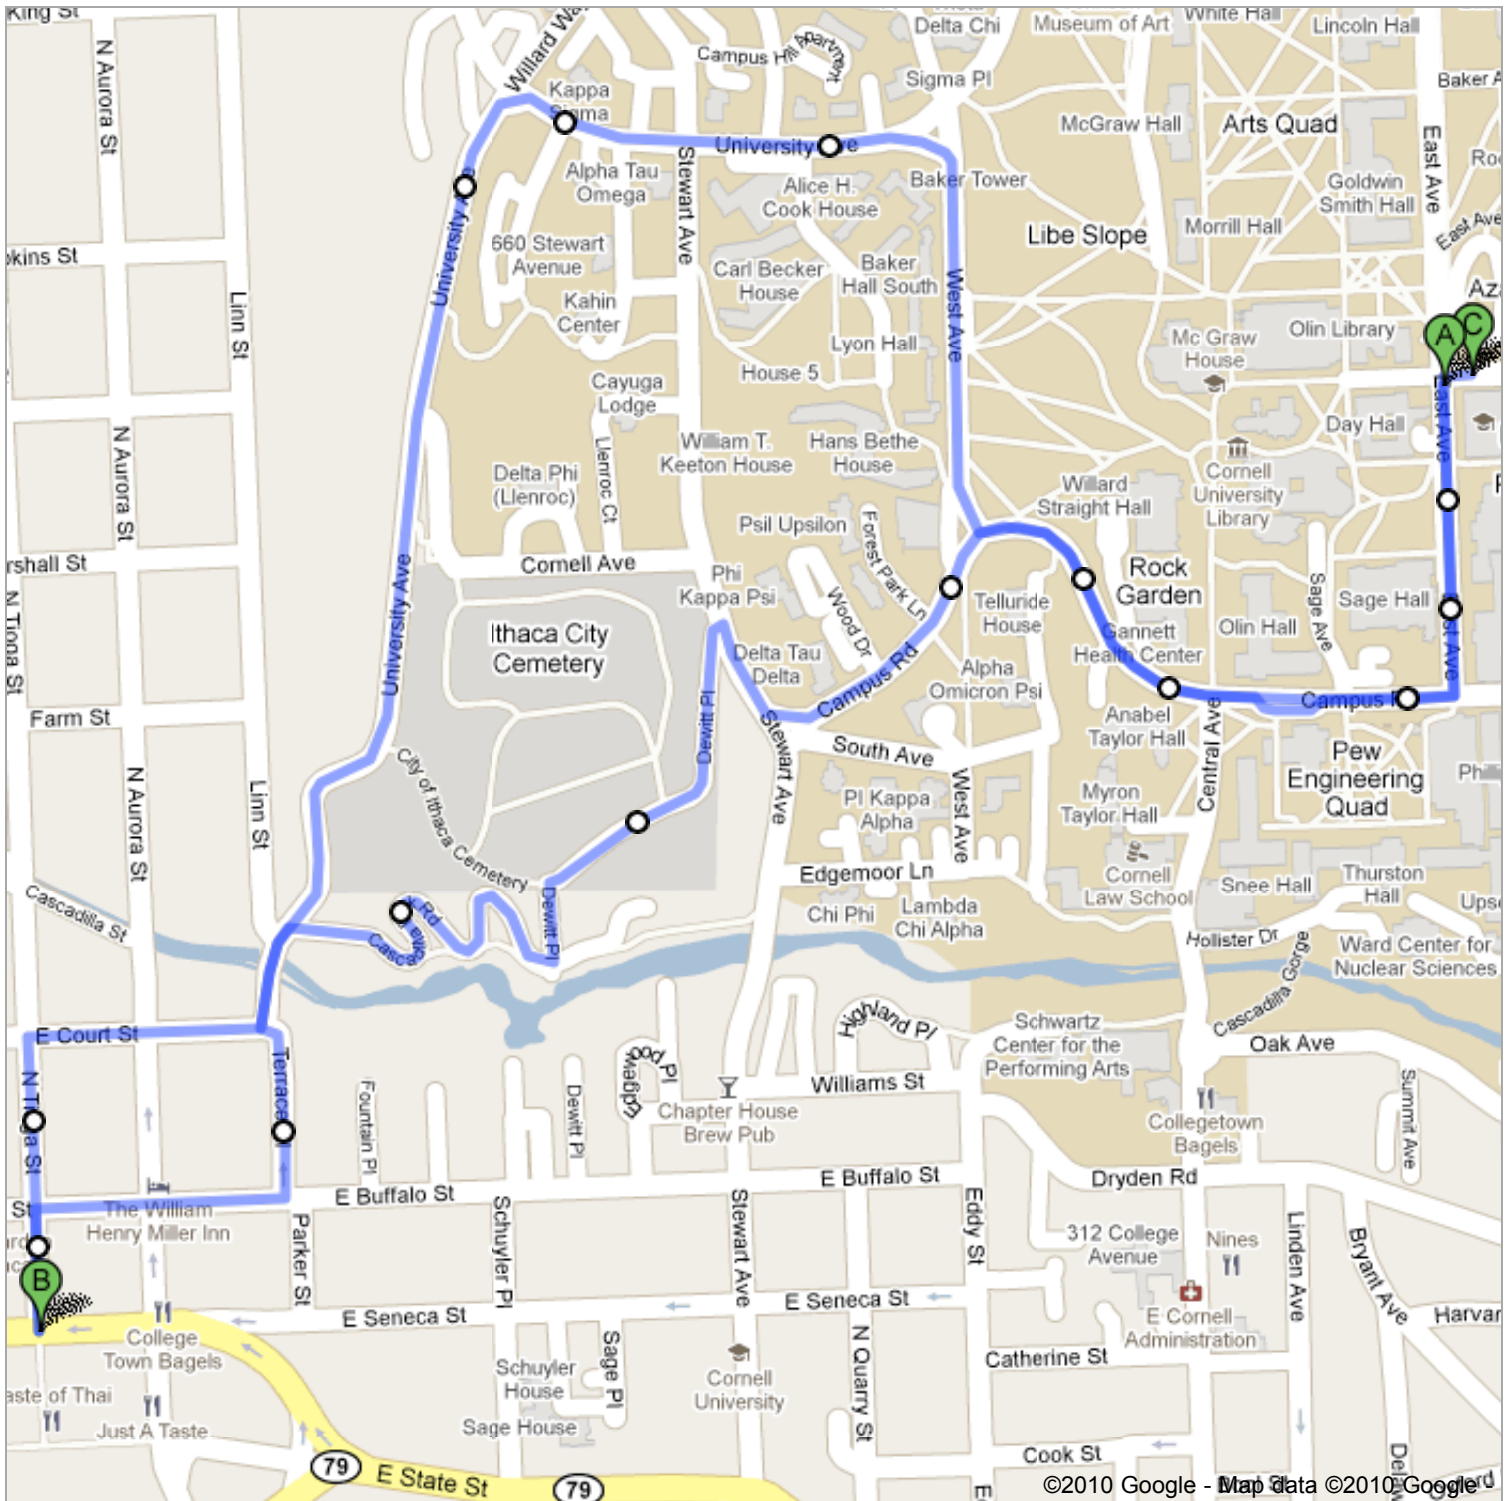

Directions to Tower Rd  
3.1 mi – about 25 mins

Save trees. Go green!

Download Google Maps on your phone at [google.com/gmm](http://google.com/gmm)

 East Ave

	1. Head <b>south</b> on <b>East Ave</b> toward <b>Campus Rd</b>	go 0.2 mi total 0.2 mi
	2. Turn <b>right</b> at <b>Campus Rd</b> About 1 min	go 0.3 mi total 0.4 mi
	3. Turn <b>right</b> at <b>West Ave</b> About 1 min	go 0.2 mi total 0.6 mi
	4. Turn <b>left</b> to stay on <b>West Ave</b>	go 184 ft total 0.7 mi
	5. Continue onto <b>University Ave</b> About 1 min	go 0.2 mi total 0.9 mi
	6. Turn <b>left</b> toward <b>University Ave</b>	go 82 ft total 0.9 mi
	7. Turn <b>left</b> at <b>University Ave</b> About 2 mins	go 0.5 mi total 1.3 mi
	8. Continue onto <b>Linn St</b>	go 240 ft total 1.4 mi
	9. Turn <b>right</b> at <b>E Court St</b>	go 0.1 mi total 1.5 mi
	10. Turn <b>left</b> at <b>N Tioga St</b> About 1 min	go 0.2 mi total 1.7 mi
<b>Total: 1.7 mi – about 7 mins</b>		

 N Tioga St

total 0.0 mi

	11. Head <b>north</b> on <b>N Tioga St</b> toward <b>E Buffalo St</b>	go 331 ft total 331 ft
	12. Turn <b>right</b> at <b>E Buffalo St</b> About 1 min	go 0.1 mi total 0.2 mi
	13. Turn <b>left</b> at <b>Terrace Pl</b>	go 499 ft total 0.3 mi
	14. Turn <b>right</b> at <b>Linn St</b>	go 289 ft total 0.3 mi
	15. Turn <b>right</b> at <b>Cascadilla Park Rd</b> About 1 min	go 374 ft total 0.4 mi
	16. Turn <b>left</b> to stay on <b>Cascadilla Park Rd</b> About 2 mins	go 0.2 mi total 0.6 mi
	17. Turn <b>left</b> at <b>Dewitt Pl</b> About 1 min	go 217 ft total 0.6 mi
	18. Turn <b>right</b> to stay on <b>Dewitt Pl</b> About 3 mins	go 0.2 mi total 0.8 mi
	19. Turn <b>right</b> at <b>Stewart Ave</b>	go 266 ft total 0.8 mi