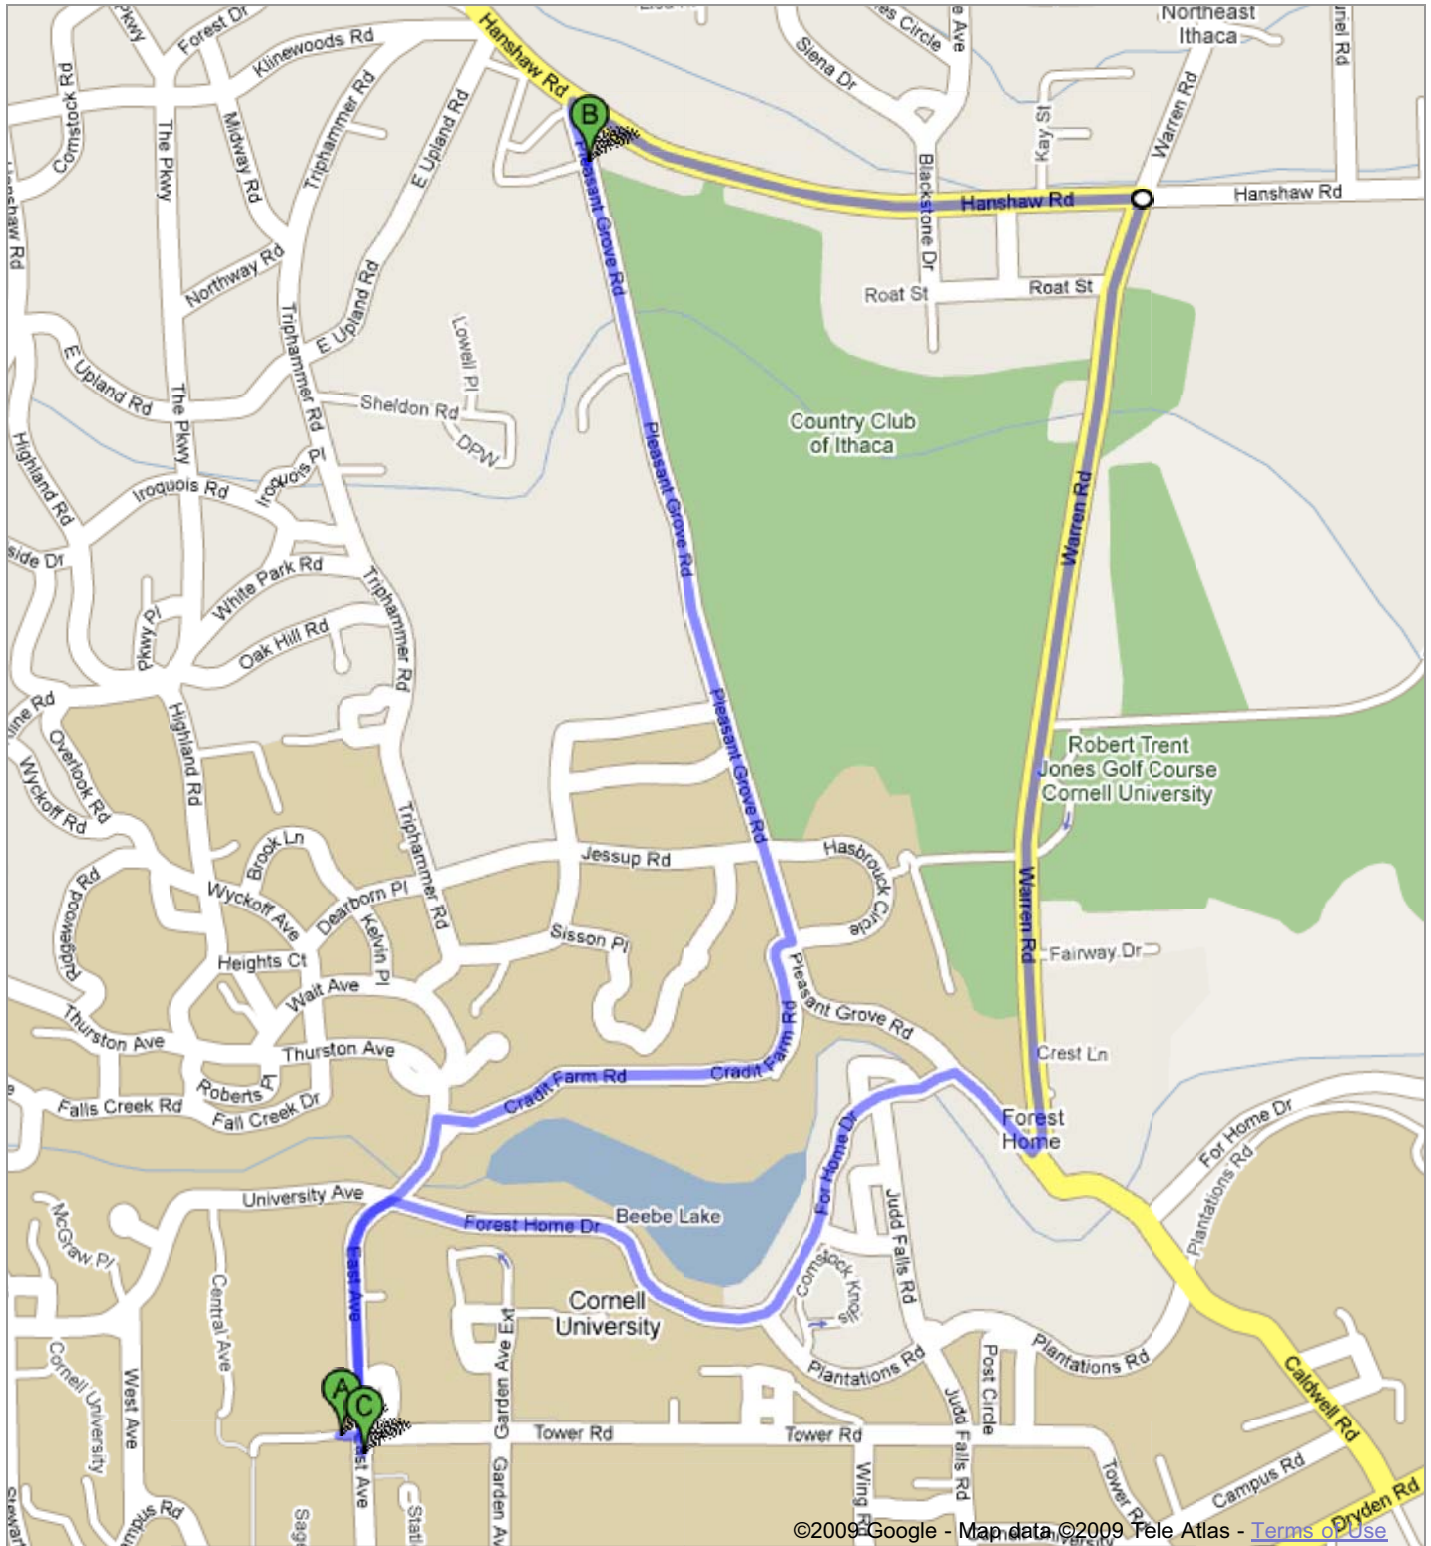

Day Hall to Community Corners Loop

©2009 Google - Map data ©2009 Tele Atlas - [Terms of Use](#)

Driving directions to East Ave

4.8 mi – about 13 mins

Via Hanshaw Rd

- | | |
|---|--------|
| 1. Head east on Cornell University toward East Ave | 121 ft |
| 2. Turn left at East Ave | 0.4 mi |
| 3. Turn right at Credit Farm Rd | 0.5 mi |
| 4. Turn left at Pleasant Grove Rd | 0.9 mi |

1.8 mi – about 5 mins

- | | |
|---|--------|
| 5. Head north on Pleasant Grove Rd toward Hanshaw Rd | 381 ft |
| 6. Turn right at Hanshaw Rd | 0.6 mi |
| 7. Turn right at Warren Rd | 1.1 mi |
| 8. Turn right at Forest Home Dr | 0.1 mi |
| 9. Turn left to stay on Forest Home Dr | 0.8 mi |
| 10. Slight left at East Ave | 0.3 mi |

3.0 mi – about 8 mins

These directions are for planning purposes only. You may find that construction projects, traffic, weather, or other events may cause conditions to differ from the map results, and you should plan your route accordingly. You must obey all signs or notices regarding your route.

Map data ©2009 , Tele Atlas